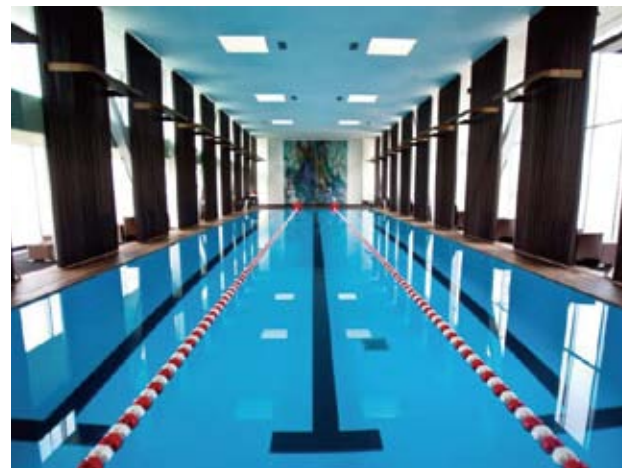

### 在空中游泳——空中泳池

世界唯一的社区空中泳池，24小时恒温，内外净水循环，仰泳在60米的高空，一览城市的繁华和浮沉。

#### Sky Swimming Pool

The one and only sky swimming pool in the world, 60 meters above the sky inside Modern M O M A, which offers you an extraordinary experience in Hotel M. We advocate unique experience for you to admire the glamour of Beijing.