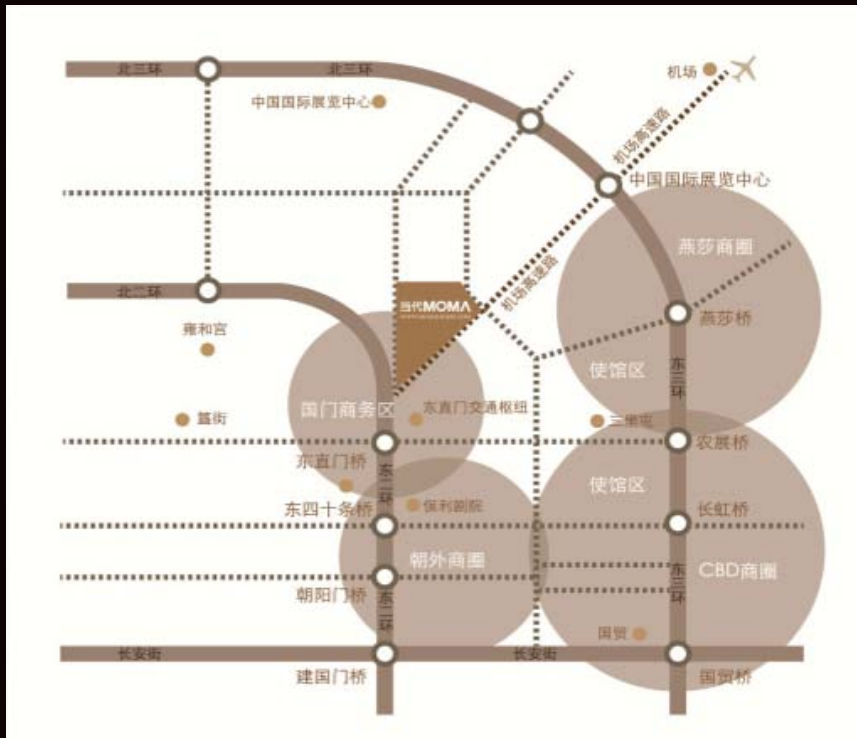

Hotel MoMc is located in Modern MOMA, which is in the core region of East 2nd Ring Road in Beijing. Modern MOMA is considered as the world's top ten building complex and with its convenient location, Hotel M is near the subway and airport express.

Designed by famous architect Steven Holl, Modern MOMA is composed of eight buildings that are connected by a skyline hallway. Modern MOMA facilitates hotel, apartments, cinema, theater, bookstore, club and restaurants, which includes Broad-way Cinematheque MOMA, Kubrick bookstore and The Post Mountain Performing Arts Venue and other art forms.

#### 蔓兰家的四季 — S0餐厅 四季精选融合菜

致力于找寻清新食材的表达，传递一切从简的独特生活美学。精选当季最适宜食材，中式料理与西式烹饪完美融合。独享风味绝佳的无国界创意美食。

Four Seasons In Man Lan-Fusion Cuisine of S0 Restaurant We commit to find fresh ingredients, simplify every beautiful detail in life. We select the most appropriate seasonal food, perfectly integrate Chinese material and Western cooking skills, which allow customers to enjoy the exclusive cuisine.

#### 面包房 — BAKERY

融合西式烹饪技巧与中式精品原料。烹饪出独特口味的面点。全天候供应新鲜面点，香醇可口。

Integration of Western cooking skills and Chinese fine material, our bakery offers full day of fresh pastry, delicious and creamy.

北京市东城区东直门外香河园路1号当代MOMA